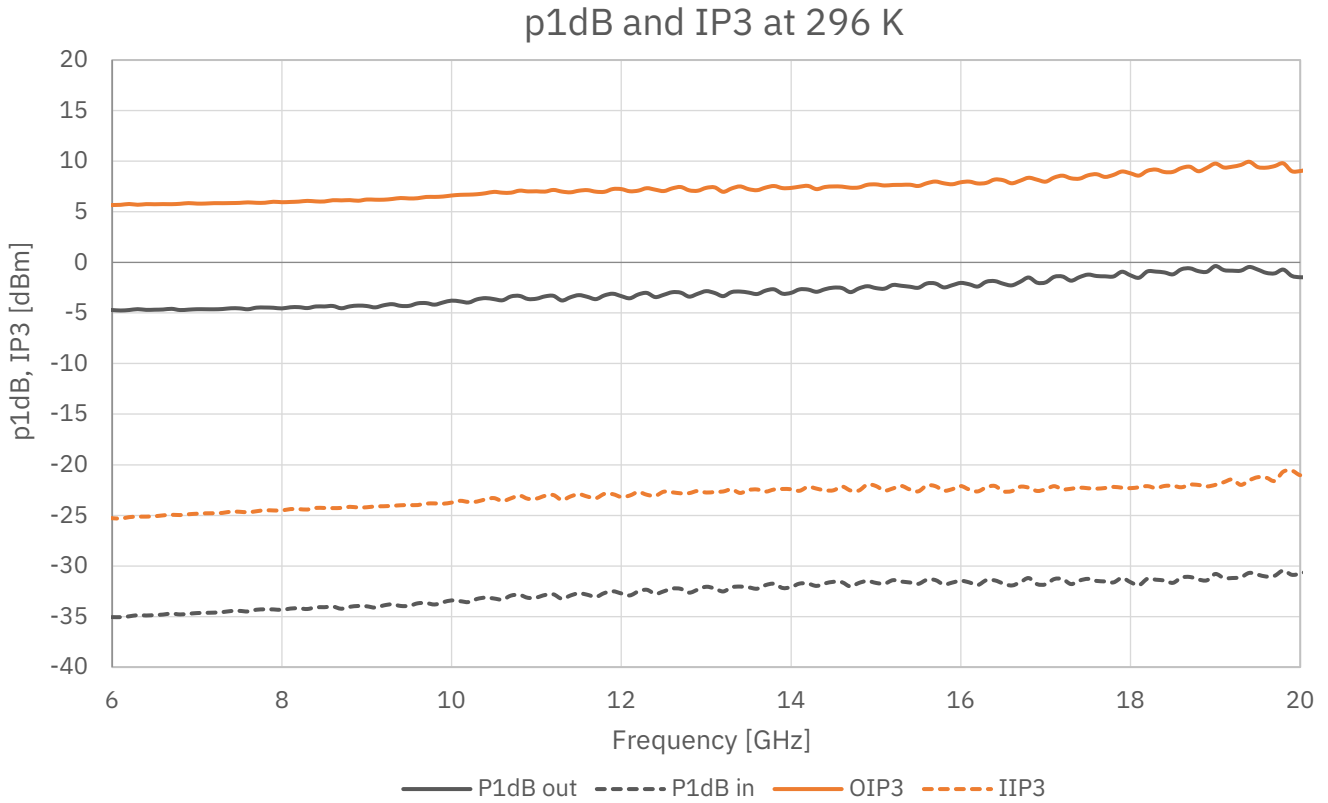

Measured data, $T_{amb} = 296\text{ K}$

Measured data, $T_{amb} = 296\text{ K}$

Dimensions and wiring

Units: mm