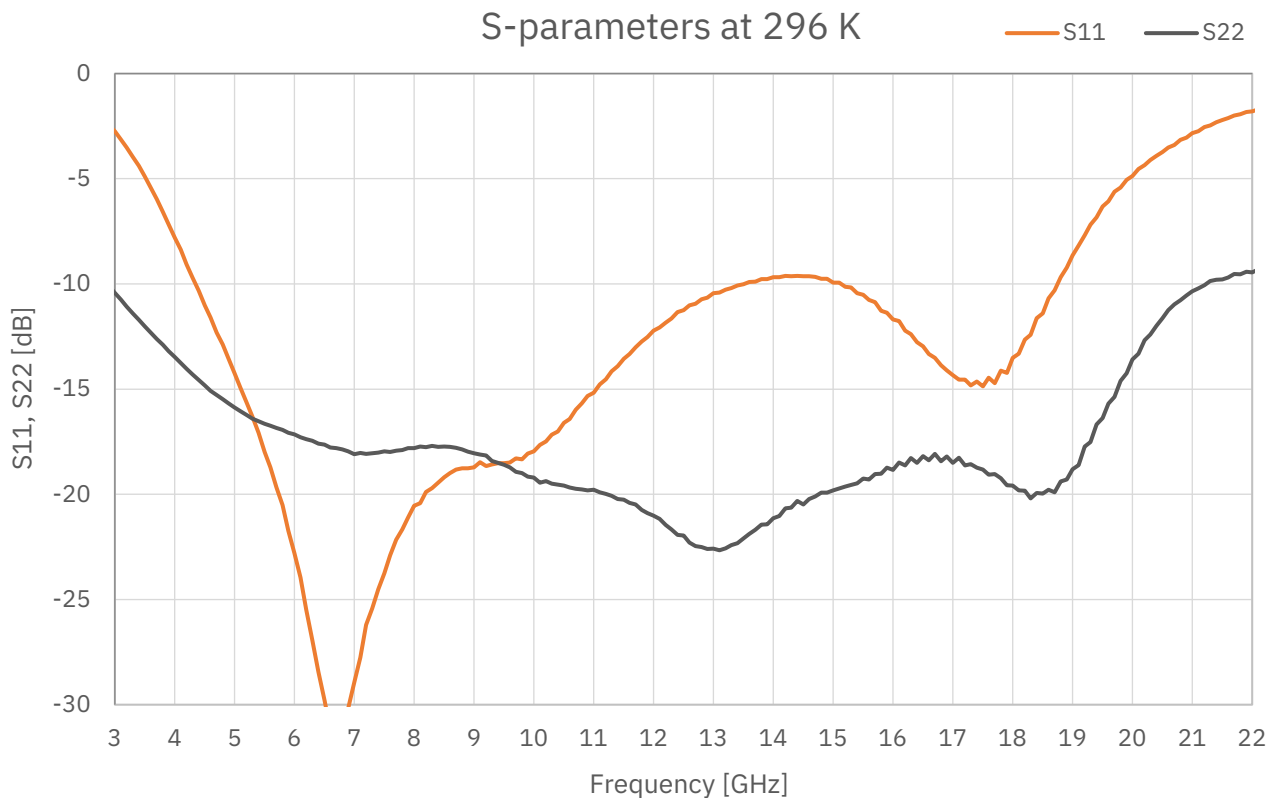

Measured data, $T_{amb} = 296\text{ K}$

Measured data, $T_{amb} = 296\text{ K}$

Dimensions and wiring

Units: mm