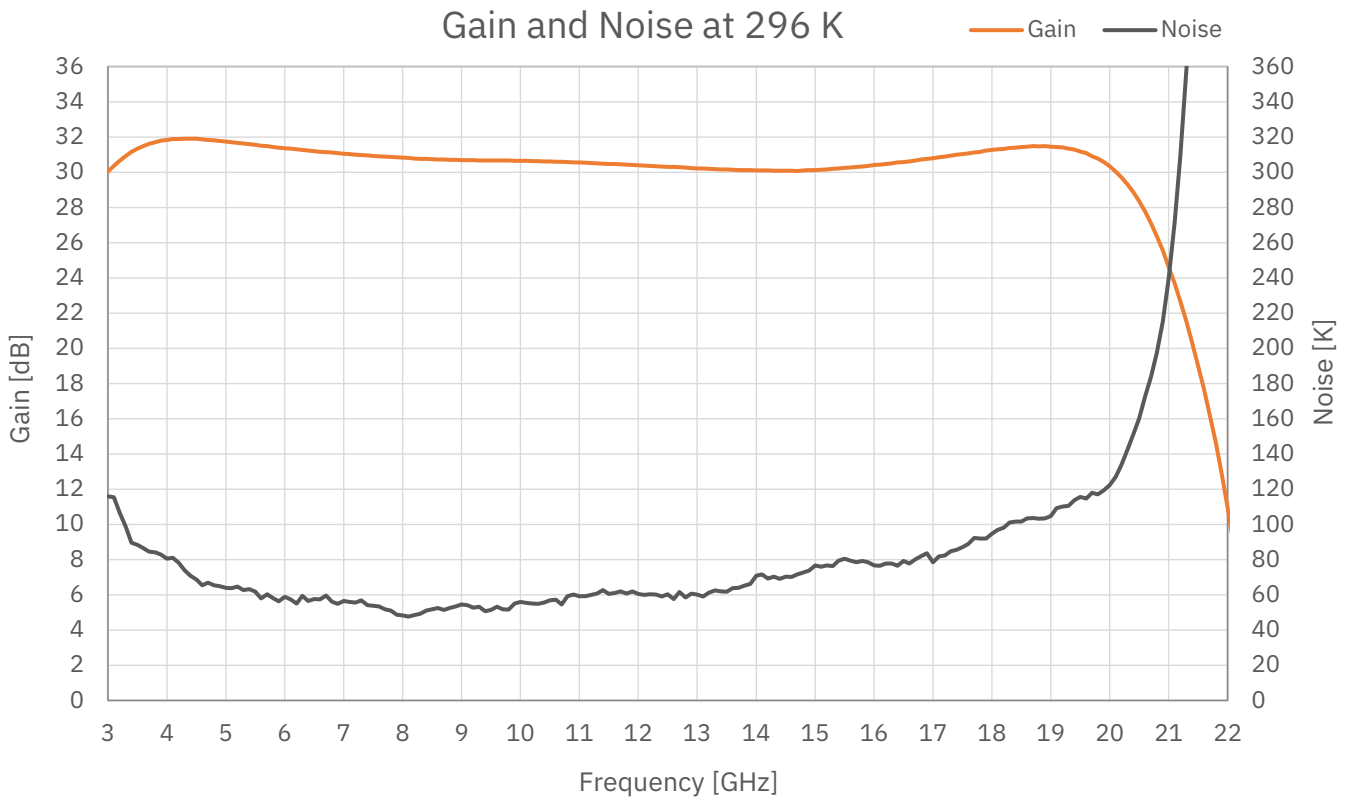

Measured data, $T_{amb} = 296\text{ K}$

Measured data, $T_{amb} = 296\text{ K}$

Dimensions and wiring

Units: mm